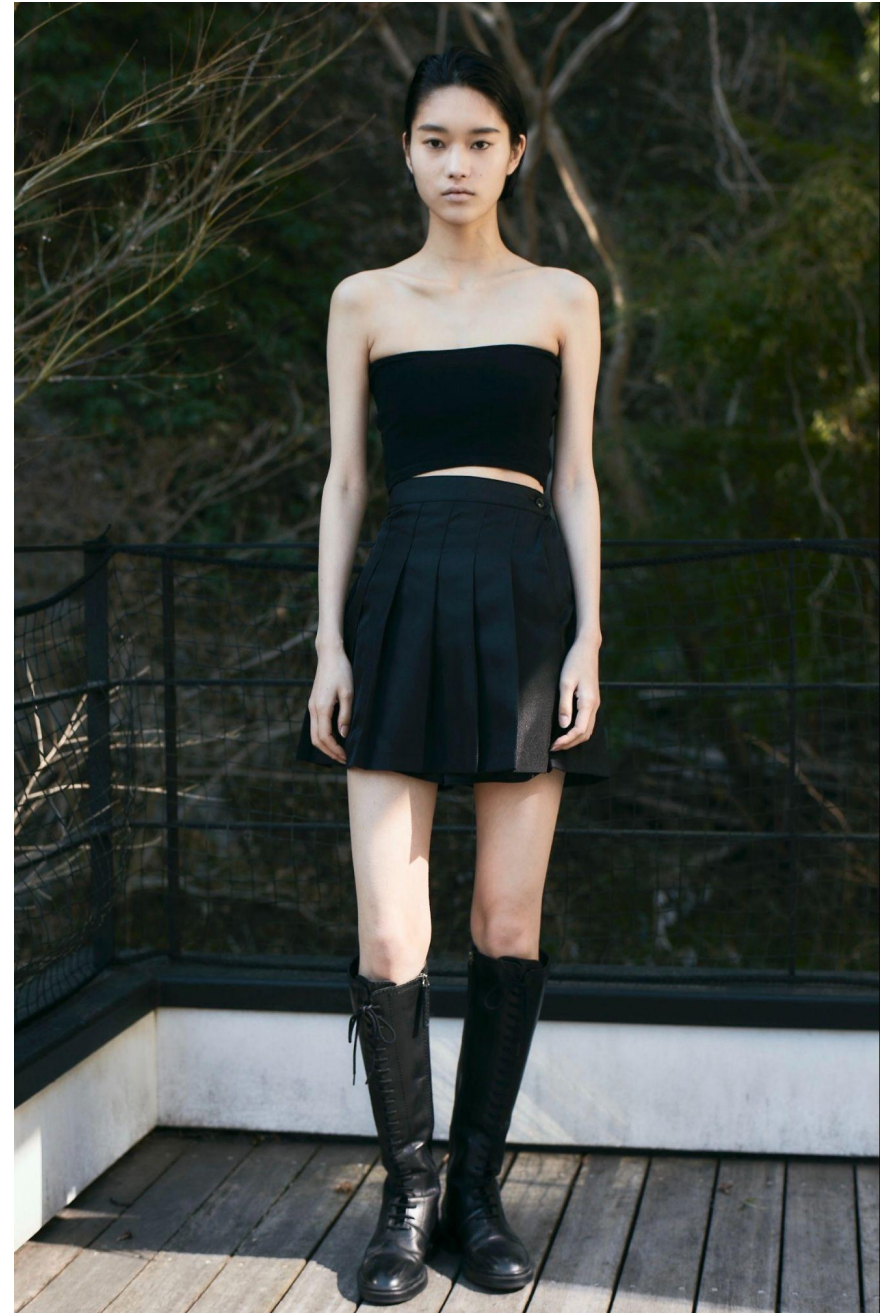

MAGMA MODELS

KIKO

MAGMA

#4405 ACTY SHIODOME,KAIGAN,MINATO-KU,TOKYO
Tel : 03-6312-4141 Email : info@magmamodel.com

HEIGHT:165 BUST:76 WAIST:53 HIP:80 SHOE:24 EYES: BROWN HAIR: BLACK